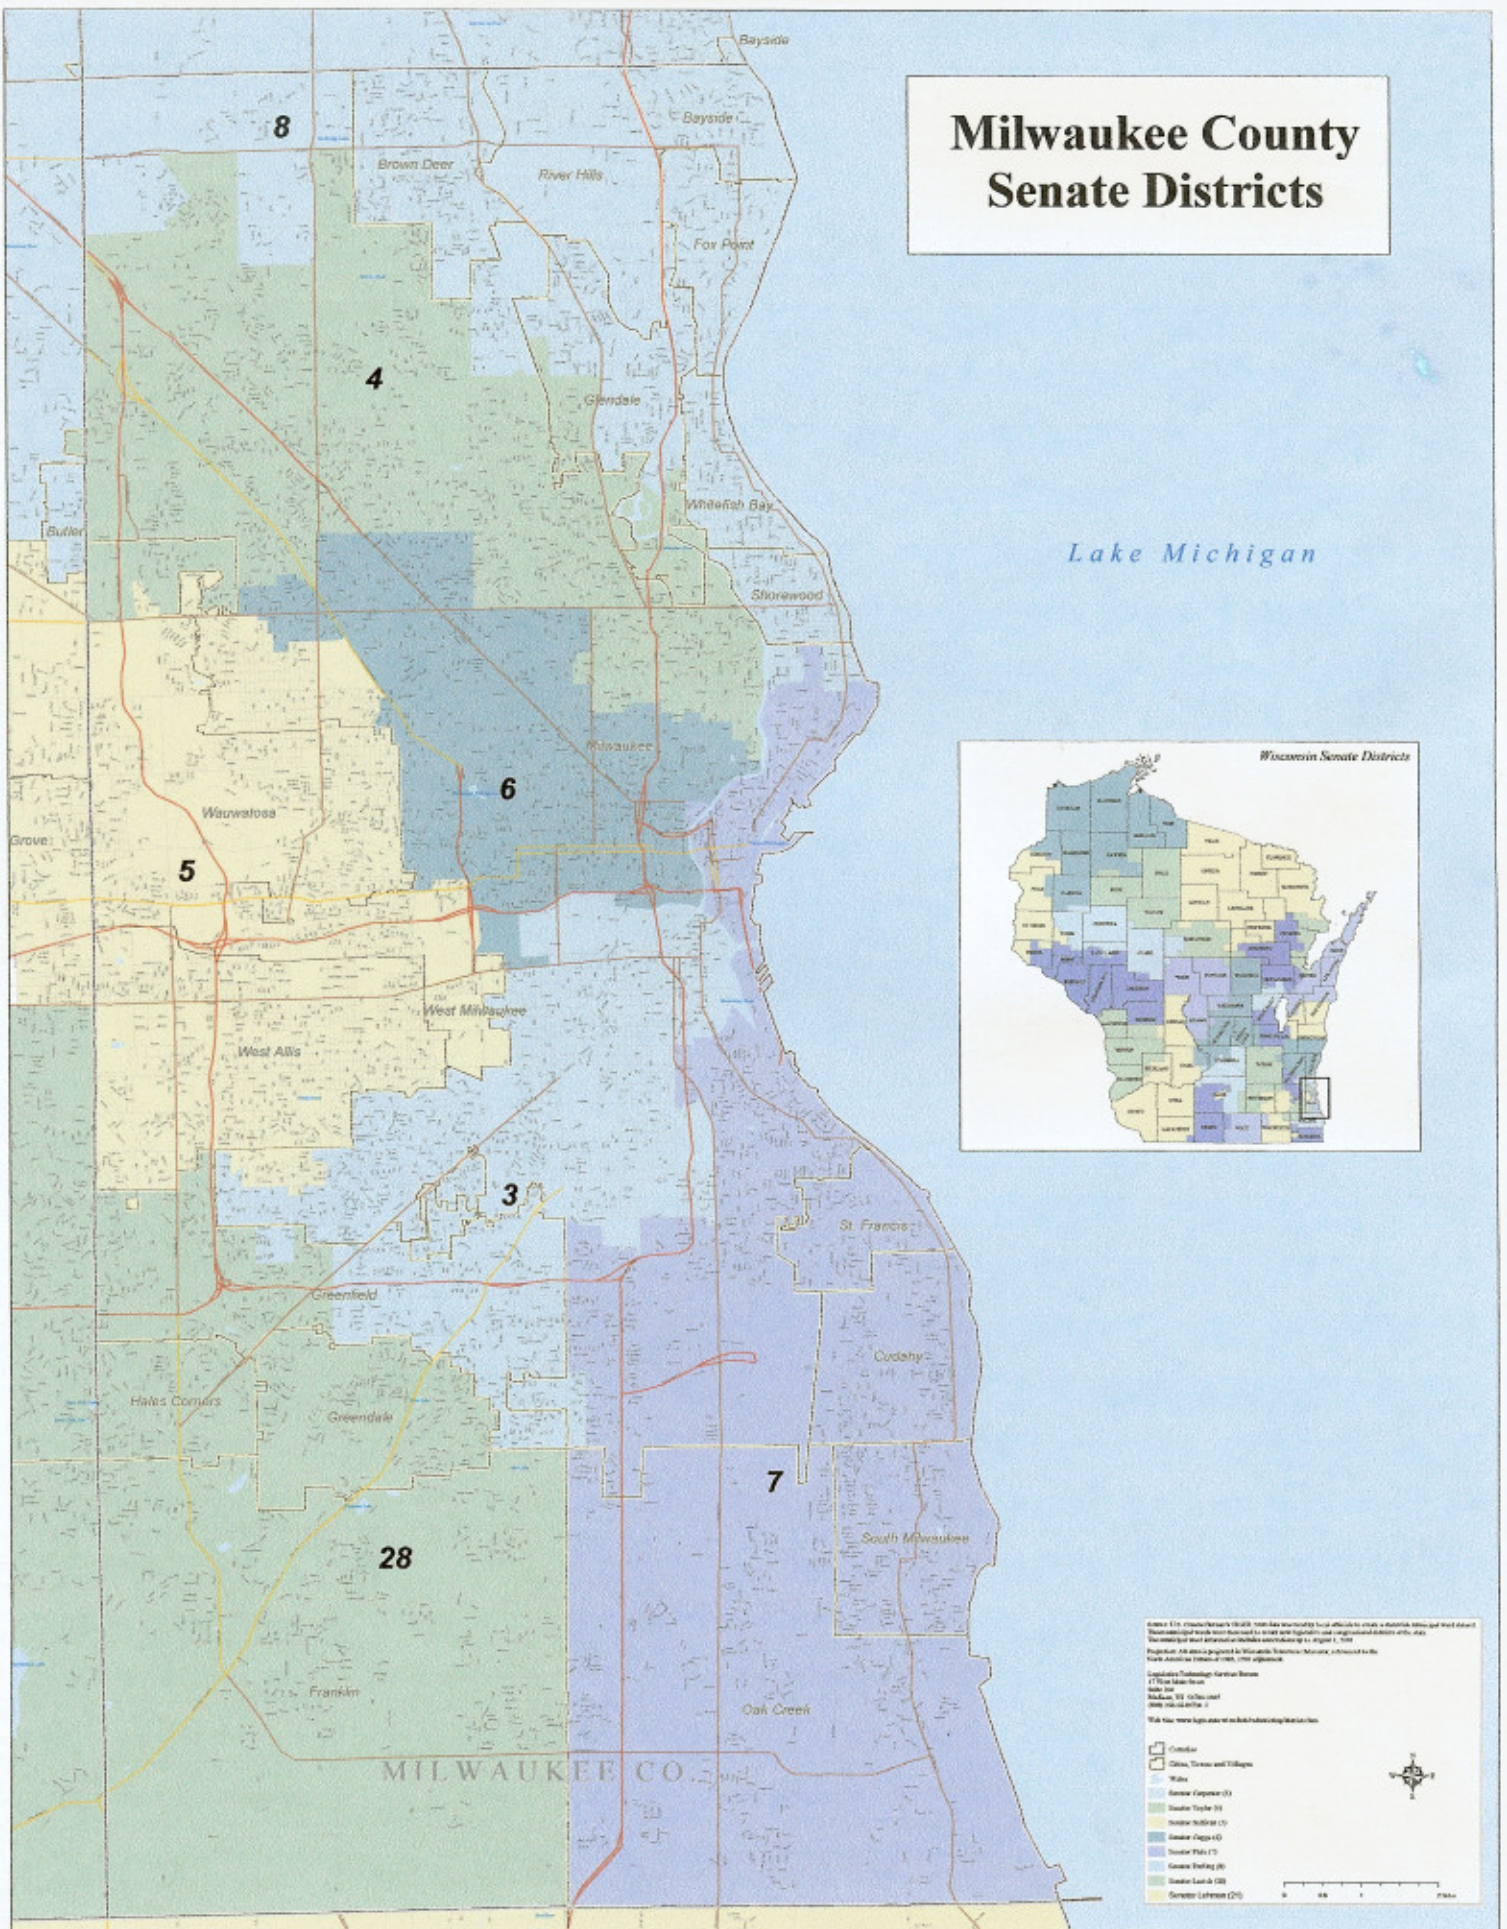

Wisconsin Senate Districts

Milwaukee County Senate Districts

Lake Michigan